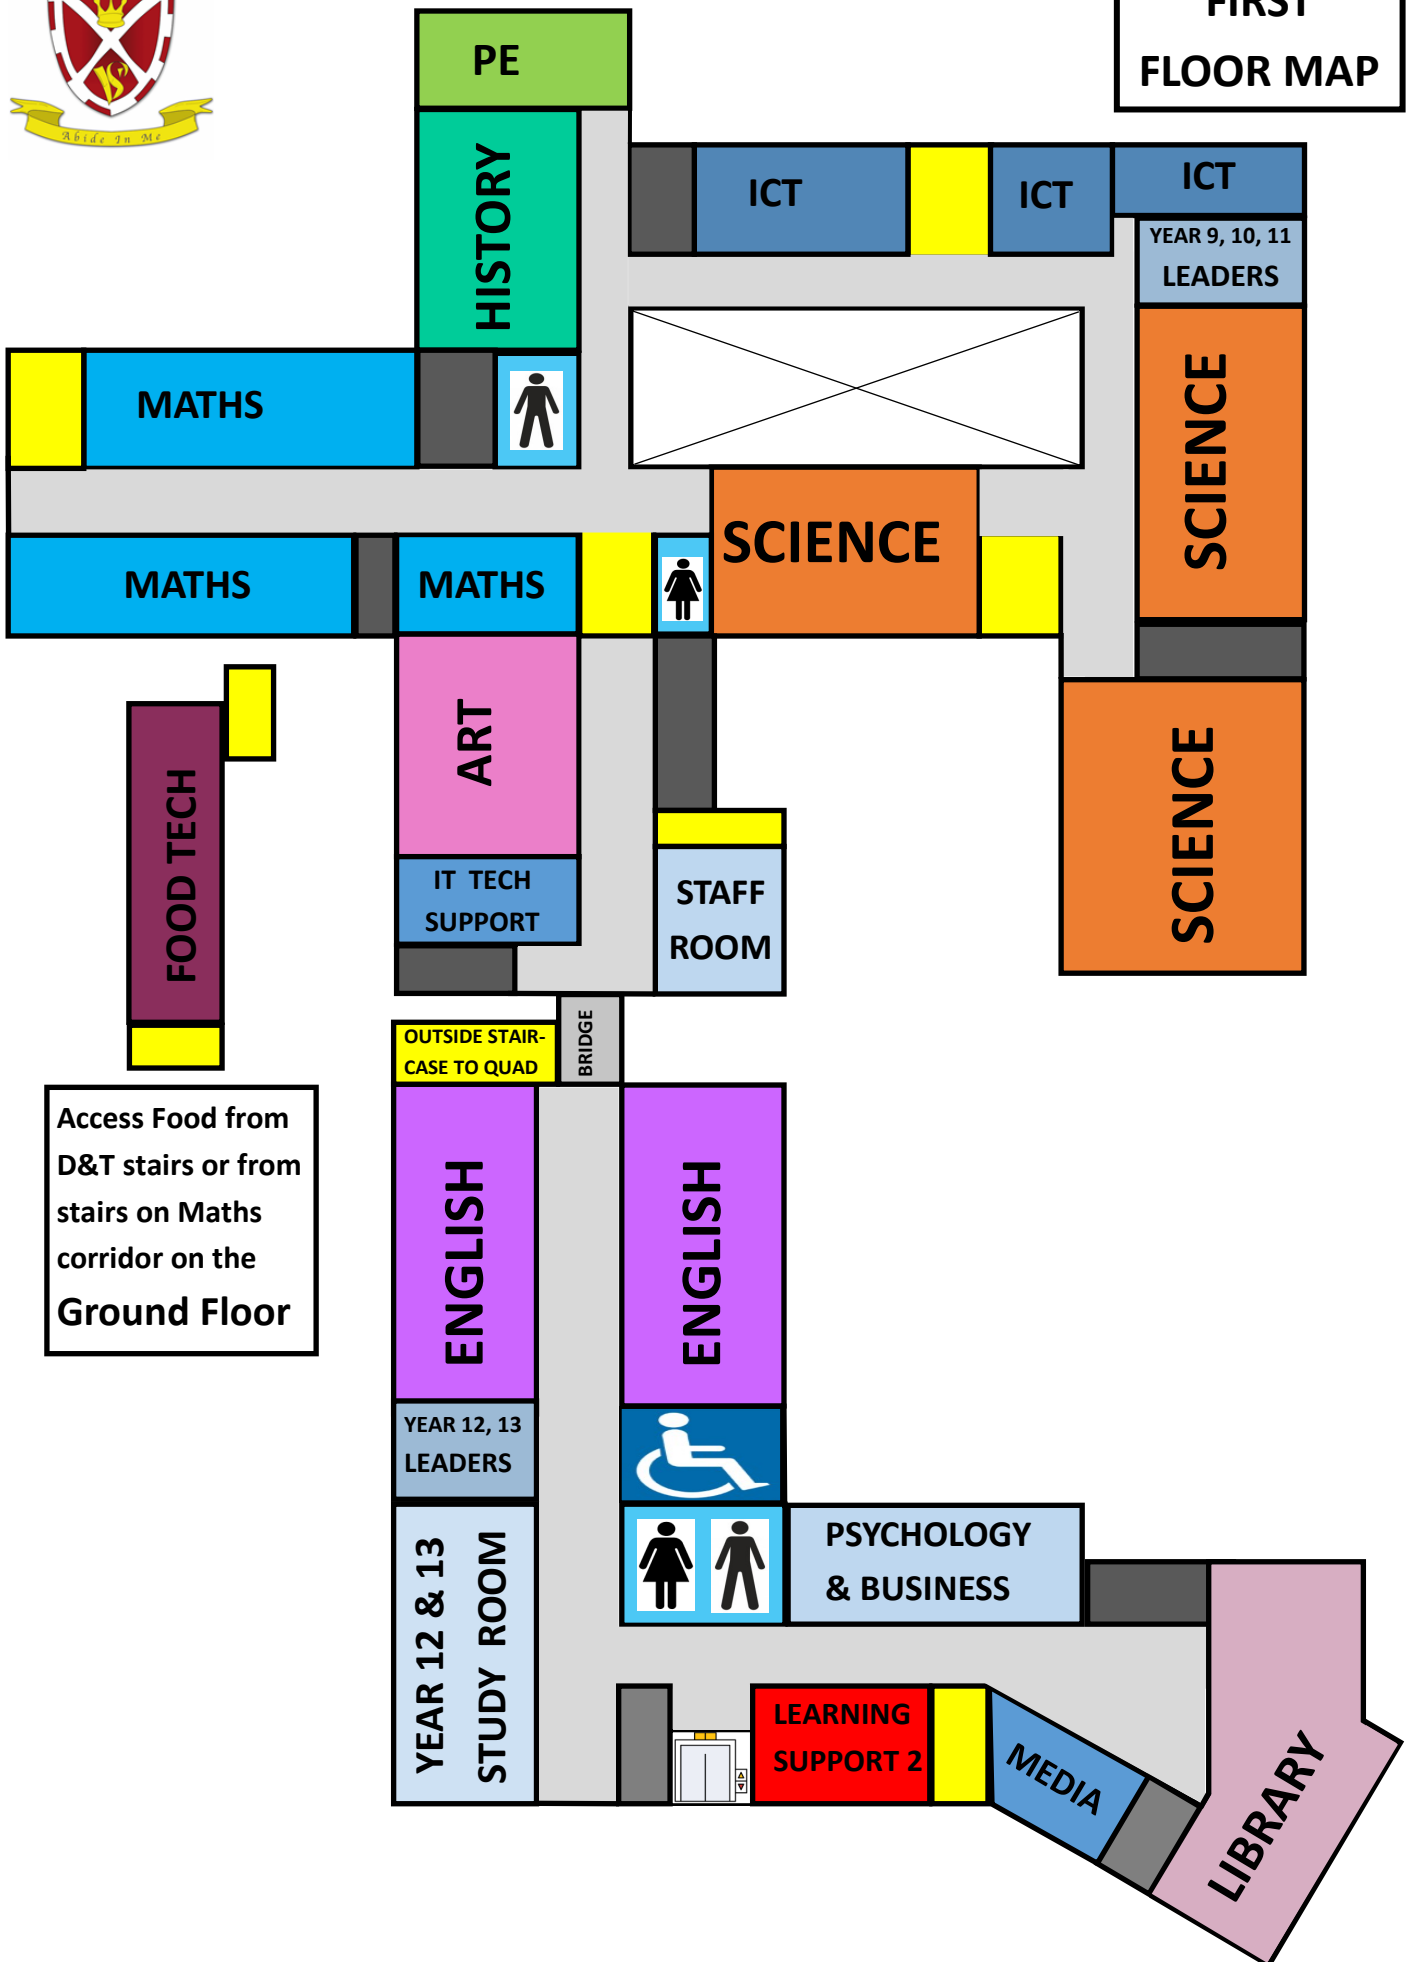

WELCOME TO OUR SCHOOL

To help you find your way around our school buildings, we have created this simplified map.

- It is a general map, showing the main areas where subjects are taught and facilities such as toilets and the canteens.
- It does not show individual classrooms, as you will get a more detailed map with this on when you come, as well as a tour to show you where your classrooms are.
- There will also be plenty of staff and students to help show you around, so do not worry about getting lost.

ASTRO SPORTS FIELD

GROUND FLOOR MAP

**FIRST
FLOOR MAP**

Access Food from D&T stairs or from stairs on Maths corridor on the Ground Floor

**SECOND
FLOOR MAP**