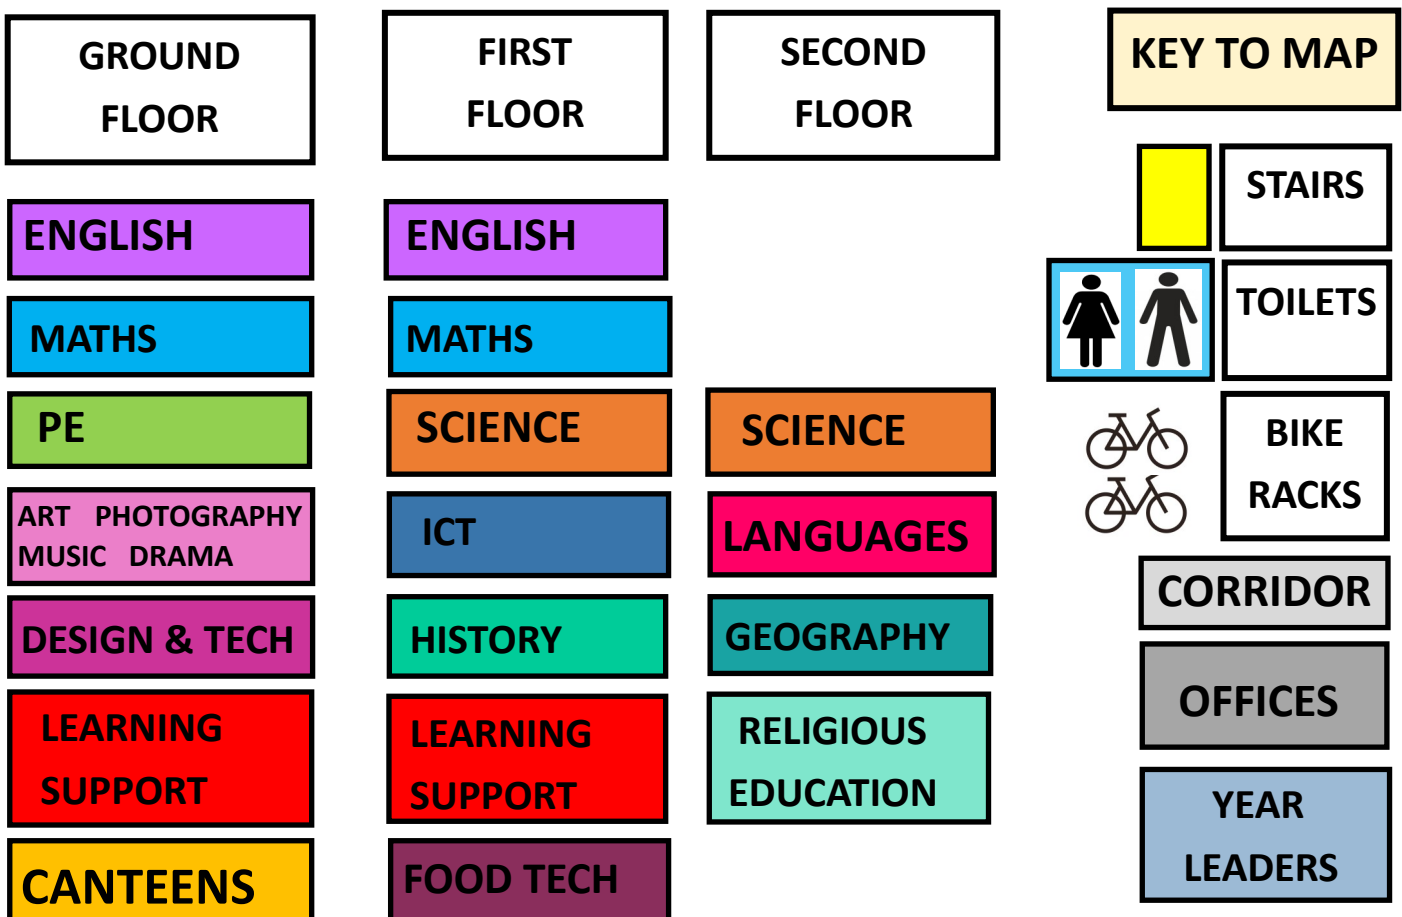

WELCOME TO OUR SCHOOL

To help you find your way around our school buildings, we have created this simplified map.

- It is a general map, showing the main areas where subjects are taught and facilities such as toilets and the canteens.
- It does not show individual classrooms, as you will get a more detailed map with this on when you come, as well as a tour to show you where your classrooms are.
- There will also be plenty of staff and students to help show you around, so do not worry about getting lost.

ASTRO SPORTS FIELD

GROUND FLOOR MAP

**FIRST
FLOOR MAP**

Access Food from D&T stairs or from stairs on Maths corridor on the Ground Floor

**SECOND
FLOOR MAP**