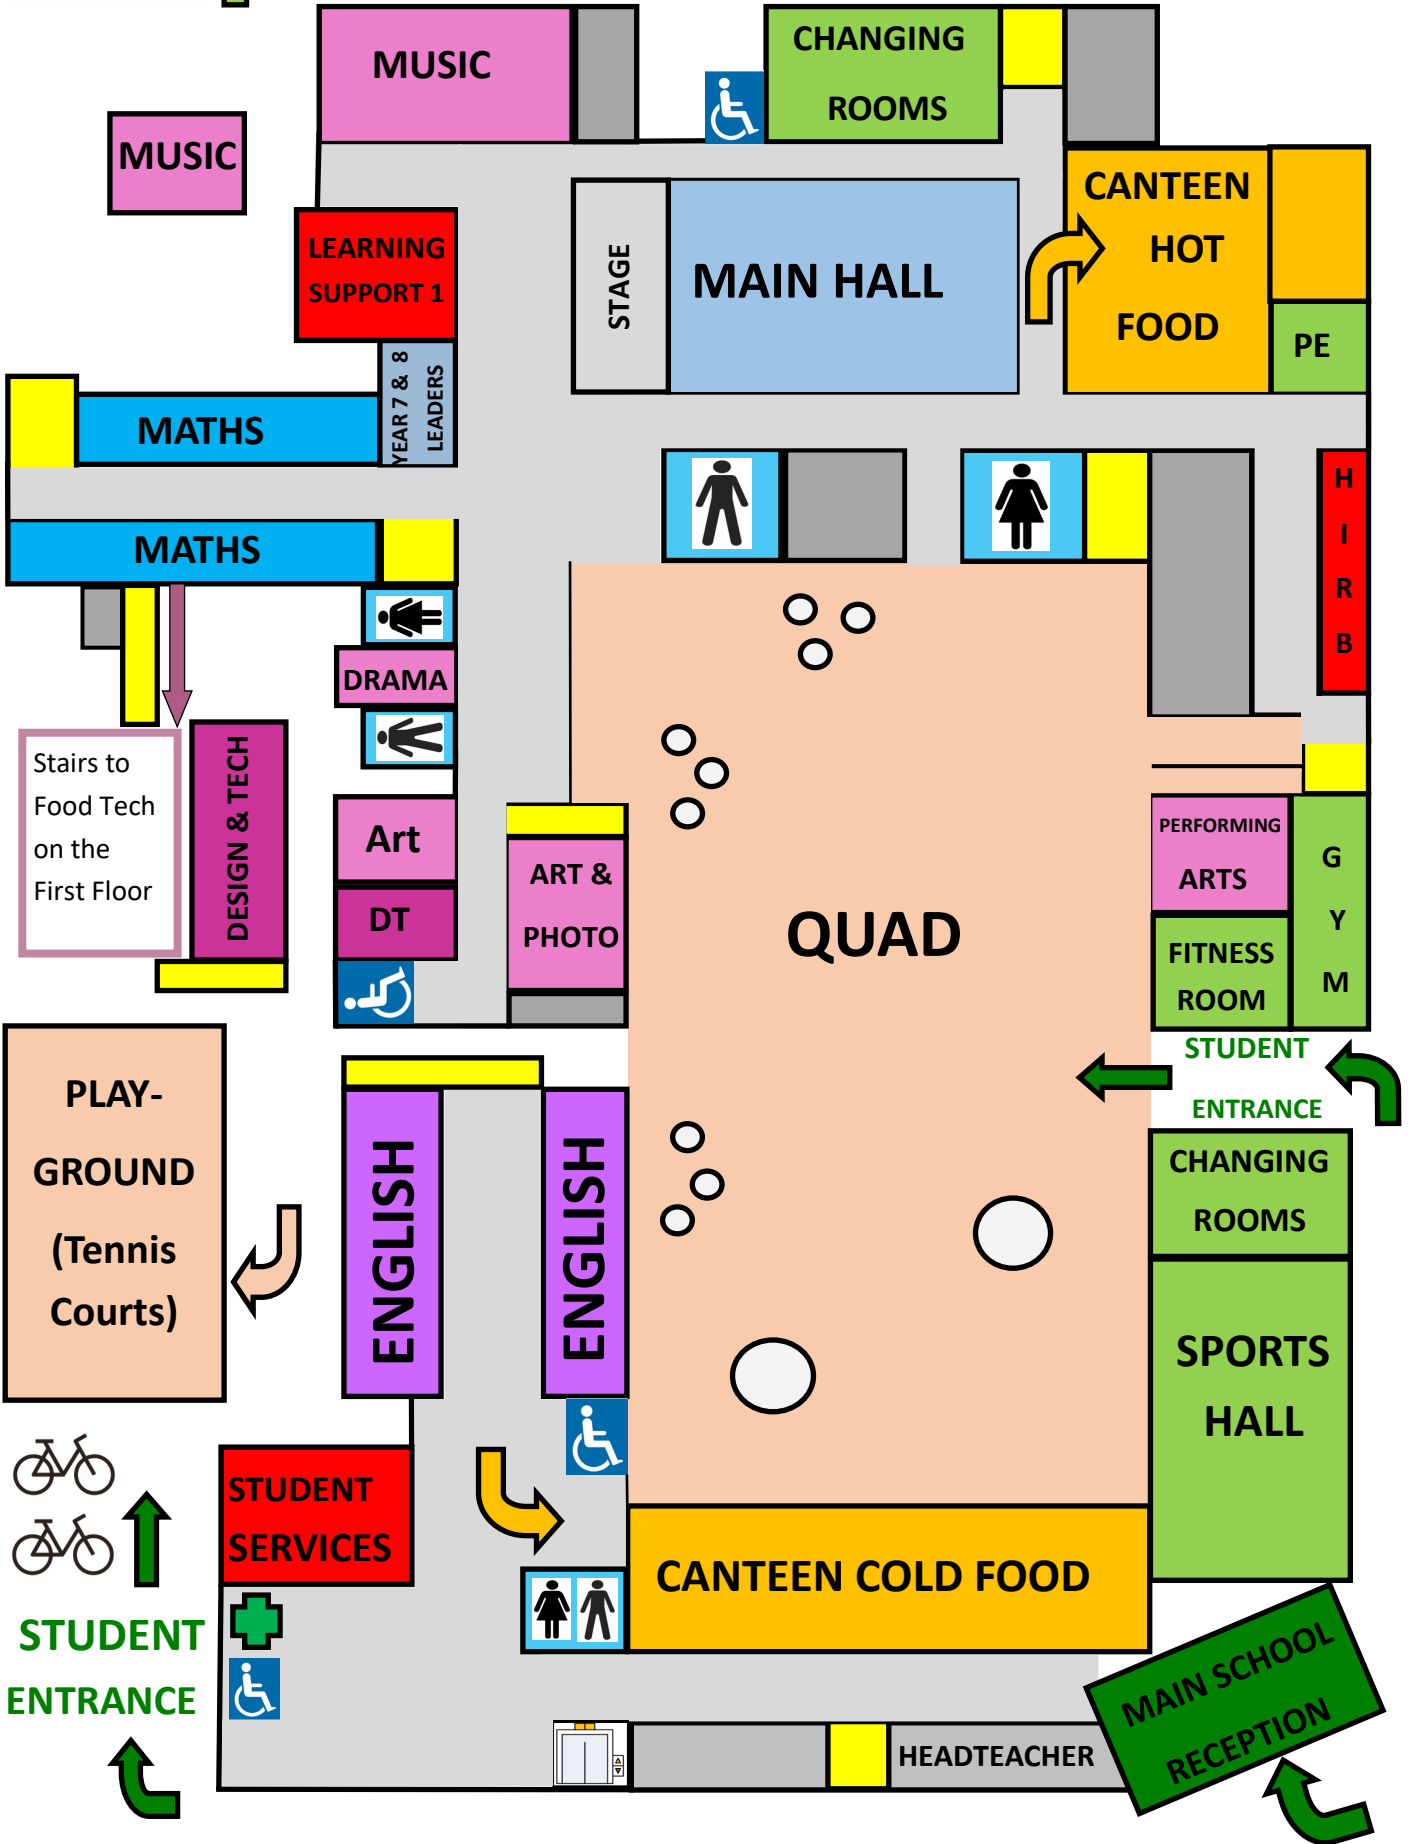

WELCOME TO OUR SCHOOL

To help you find your way around our school buildings, we have created this simplified map.

- It is a general map, showing the main areas where subjects are taught and facilities such as toilets and the canteens.
- It does not show individual classrooms, as you will get a more detailed map with this on when you come, as well as a tour to show you where your classrooms are.
- There will also be plenty of staff and students to help show you around, so do not worry about getting lost.

ASTRO SPORTS FIELD

GROUND FLOOR MAP

**FIRST
FLOOR MAP**

Access Food from D&T stairs or from stairs on Maths corridor on the Ground Floor

**SECOND
FLOOR MAP**