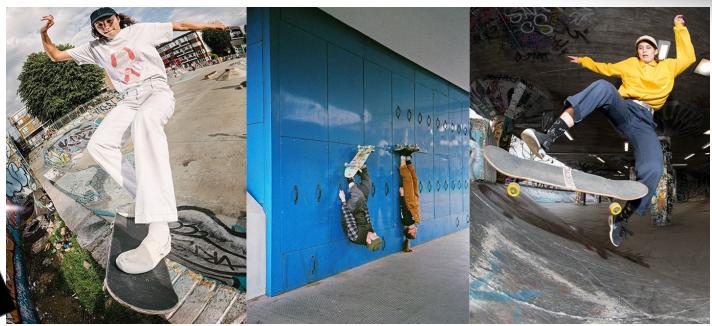

WATCH

BBC
iPlayer

Apples, Pears and Paint: How to make a still life painting - Apples, Pears and Paint: How to Make a Still Life Painting

DO

CULTURAL

CHECK OUT THIS WEBSITE AND SIGN UP TO THE NEWSLETTER TO RECEIVE REGULAR ARTICLES ON ART, PHOTOGRAPHY AND ANIMATION.

'Fake Food, Real Garbage': A Satirical Store is Fully Stocked with Groceries Made Entirely of Plastic

EXPLORE

barbican

Barbican Centre's Secret Gardens and walkways

London Wall Place - St Alphage Highwalk Building on history London Wall Place

Designs of the Times - City Walks - Architecture

VISIT

SOMERSET HOUSE

NO COMPLY - SKATE CULTURE AND COMMUNITY

WATCH

Great British Photography Challenge -
<https://www.bbc.co.uk/iplayer/episode/m000wfcw/great-british-photography-challenge-series-1-episode-1>